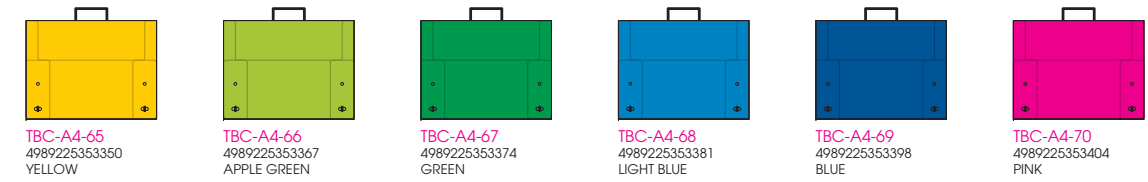

TBC-A4-65
4989225353350
YELLOW

TBC-A4-66
4989225353367
APPLE GREEN

TBC-A4-67
4989225353374
GREEN

TBC-A4-68
4989225353381
LIGHT BLUE

TBC-A4-69
4989225353398
BLUE

TBC-A4-70
4989225353404
PINK

B4 BRIEF CASE SERIES SOLID & TRANSPARENCY

Unit:2pcs. Price:1,400yen (本体価格) 1,470yen (税込価格) Size:390Wx280Hx45D. Cover:0.75mm.SOLID / 0.8mm.TRANSPARENCY