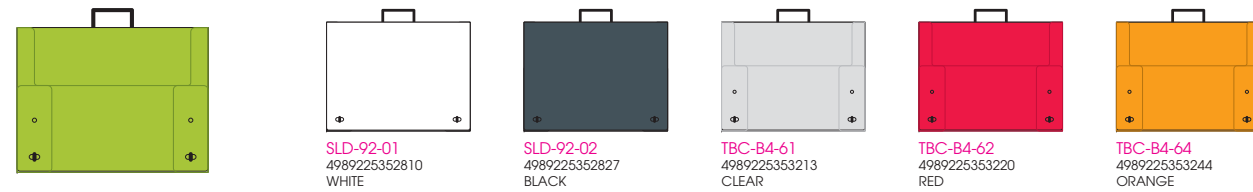

**A4 BRIEF CASE SERIES SOLID & TRANSPARENCY**

Unit:2pcs. Price:1,200yen (本体価格) 1,260yen (税込価格) Size:330Wx250Hx40D. Cover:0.75mm.SOLID / 0.8mm.TRANSPARENCY

**SLD-91-01**  
4989225352797  
WHITE

**SLD-91-02**  
4989225352803  
BLACK

**TBC-A4-61**  
4989225353312  
CLEAR

**TBC-A4-62**  
4989225353329  
RED

**TBC-A4-64**  
4989225353343  
ORANGE

**TBC-A4-65**  
4989225353350  
YELLOW

**TBC-A4-66**  
4989225353367  
APPLE GREEN

**TBC-A4-67**  
4989225353374  
GREEN

**TBC-A4-68**  
4989225353381  
LIGHT BLUE

**TBC-A4-69**  
4989225353398  
BLUE

**TBC-A4-70**  
4989225353404  
PINK

**B4 BRIEF CASE SERIES SOLID & TRANSPARENCY**

Unit:2pcs. Price:1,400yen (本体価格) 1,470yen (税込価格) Size:390Wx280Hx45D. Cover:0.75mm.SOLID / 0.8mm.TRANSPARENCY

Unit:2pcs. Price:1,700yen (本体価格) 1,785yen (税込価格) Size:446Wx320Hx46D. Cover:0.75mm.SOLID

**SLD-96-01**  
4989225019195  
WHITE

**SLD-96-02**  
4989225019201  
BLACK

**DOCUMENT CASE SERIES MATERIA**

Unit:5pcs. Price:380yen (本体価格) 399yen (税込価格) Size:320Wx240Hx6D.