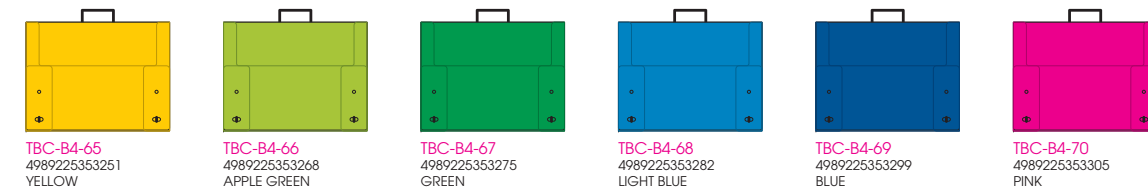

**TBC-A4-61**  
4989225353312  
CLEAR

**TBC-A4-62**  
4989225353329  
RED

**TBC-A4-64**  
4989225353343  
ORANGE

**TBC-A4-65**  
4989225353350  
YELLOW

**TBC-A4-66**  
4989225353367  
APPLE GREEN

**TBC-A4-67**  
4989225353374  
GREEN

**TBC-A4-68**  
4989225353381  
LIGHT BLUE

**TBC-A4-69**  
4989225353398  
BLUE

**TBC-A4-70**  
4989225353404  
PINK

**B4 BRIEF CASE SERIES SOLID & TRANSPARENCY**

Unit:2pcs. Price:1,400yen (本体価格) 1,470yen (税込価格) Size:390Wx280Hx45D. Cover:0.75mm.SOLID / 0.8mm.TRANSPARENCY

**SLD-92-01**  
4989225352810  
WHITE

**SLD-92-02**  
4989225352827  
BLACK

**TBC-B4-61**  
4989225353213  
CLEAR

**TBC-B4-62**  
4989225353220  
RED

**TBC-B4-64**  
4989225353244  
ORANGE

**TBC-B4-65**  
4989225353251  
YELLOW

Unit:2pcs. Price:1,700yen (本体価格) 1,785yen (税込価格) Size:446Wx320Hx46D. Cover:0.75mm.SOLID

**SLD-96-01**  
4989225019195  
WHITE

**SLD-96-02**  
4989225019201  
BLACK

**DOCUMENT CASE SERIES MATERIA**

Unit:5pcs. Price:380yen (本体価格) 399yen (税込価格) Size:320Wx240Hx6D.