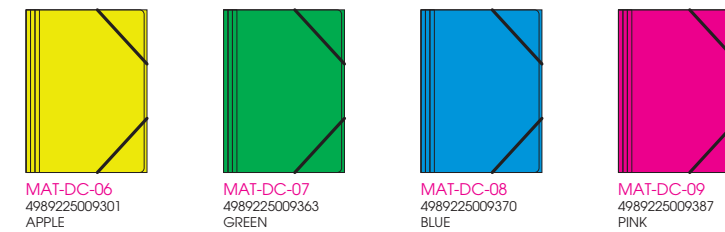

**SLD-92-01**  
4989225352810  
WHITE

**SLD-92-02**  
4989225352827  
BLACK

**TBC-B4-61**  
4989225353213  
CLEAR

**TBC-B4-62**  
4989225353220  
RED

**TBC-B4-64**  
4989225353244  
ORANGE

**TBC-B4-65**  
4989225353251  
YELLOW

**TBC-B4-66**  
4989225353268  
APPLE GREEN

**TBC-B4-67**  
4989225353275  
GREEN

**TBC-B4-68**  
4989225353282  
LIGHT BLUE

**TBC-B4-69**  
4989225353299  
BLUE

**TBC-B4-70**  
4989225353305  
PINK

**A3 BRIEF CASE SERIES SOLID**

Unit:2pcs. Price:1,700yen (本体価格) 1,785yen (税込価格) Size:446Wx320Hx46D. Cover:0.75mm.SOLID

**SLD-96-01**  
4989225019195  
WHITE

**SLD-96-02**  
4989225019201  
BLACK

**DOCUMENT CASE SERIES MATERIA**

Unit:5pcs. Price:380yen (本体価格) 399yen (税込価格) Size:320Wx240Hx6D.

**MAT-DC-01**  
4989225008984  
WHITE

**MAT-DC-02**  
4989225008991  
BLACK

**MAT-DC-03**  
4989225009004  
RED

**MAT-DC-04**  
4989225009288  
ORANGE

**MAT-DC-05**  
4989225009295  
YELLOW

**MAT-DC-06**  
4989225009301  
APPLE